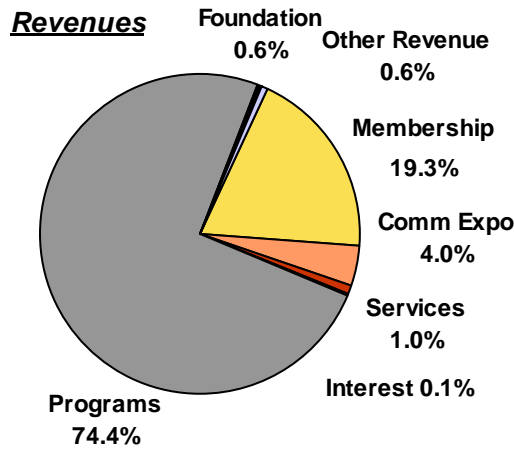

2011 Chamber Budget

Who are we - the Chamber of Commerce?

We are a non-profit organization, specifically a business association made up of 395 members and 10,144 employees. We are volunteer driven with a volunteer board of directors, thirteen volunteer committees consisting of a total of 106 volunteers and three full-time paid staff. Our primary source of income is non-dues revenue; our business plan focuses on business/community promotion & connecting our members to each other & the public.

How is your Chamber connected?

The Executive Director serves in these capacities:

- Liaison on the Tourism Commission
- Service on the THRIVE Engaging and Marketing Committee
- Service on the Dane County Revolving Loan Fund Committee
- Wisconsin Chamber of Commerce Executives
- Wisconsin Manufacturers and Commerce

Staff participate in Business Education Partnership activities/adopt-a-class Membership in Association of Chamber of Commerce Executives

2011 Chamber Board of Directors

Officers:

Chris Hirschinger, President	Hirschinger Insurance
Lill Quandt, Vice President	Peaceful Hands Massage
Nate Eisner, Treasurer	Edward Jones
Ann Stauffacher, Secretary	Holiday Inn at the American Center

Board Members:

Jeff Gauger	Beans n' Cream Coffeehouse
Cheryl Namyst	
Dan O'Brien	Educated Mortgage Services
Sue Olson	Wisconsin Wealth Advisors
Kim Ripp	Hebl, Hebl & Ripp
Matt Rosenthal	Summit Credit Union
Steve Strobel	Town Planner
Casey Trudgeon	Wisconsin Distributors

Board Liaisons:

John Murray	City of Sun Prairie
Pam Klute	Trachte Building Systems

2012 Chamber of Commerce Calendar—Highlights

January:	Community Guides Available TBD: Annual Meeting
February:	2nd: Groundhog Day Prognostication 4th: Groundhog Day Celebration/ Chili lunch
May:	31st: Chamber Golf Outing
June:	9th: Taste of the Arts Fair
July:	27th & 28th: Sun Prairie Sale Days & Flea Market
August:	16th–19th: Sweet Corn Festival
September:	2012/2013 Leadership Class begins
October:	25th: Halloween Business Spooktacular
November:	1st: Community Expo

*Member Luncheons are held February–May and September–November

*Mixers are held February/April/July and September/October

*Educational Seminars are held February, April, July and October

For updated information, check our website at www.sunprairiechamber.com or call our office at 837-4547; e-mail: spchamber@frontier.com

Website:

The Chamber website was 'recreated' and launched early in 2009. Staff do all updates in-house which means our Members can call us with any edits to their business listing, weblink etc and we can take care of it right away. Our Member News page features Member Spotlights, new Members and press releases/info about our Members on a timely basis.