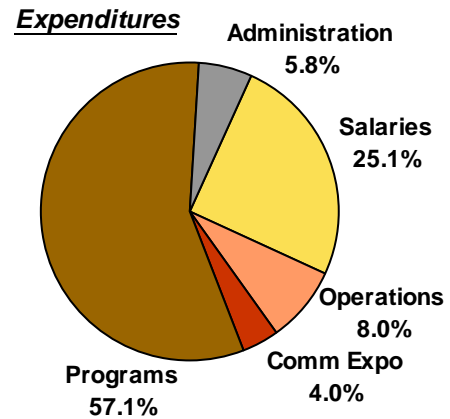

2011 Chamber Budget

Who are we - the Chamber of Commerce?

We are a non-profit organization, specifically a business association made up of 395 members and 10,144 employees. We are volunteer driven with a volunteer board of directors, thirteen volunteer committees consisting of a total of 106 volunteers and three full-time paid staff. Our primary source of income is non-dues revenue; our business plan focuses on business/community promotion & connecting our members to each other & the public.

How is your Chamber connected?

The Executive Director serves in these capacities:

- Liaison on the Tourism Commission
- Service on the THRIVE Engaging and Marketing Committee
- Service on the Dane County Revolving Loan Fund Committee
- Wisconsin Chamber of Commerce Executives
- Wisconsin Manufacturers and Commerce

Staff participate in Business Education Partnership activities/adopt-a-class Membership in Association of Chamber of Commerce Executives

2011 Chamber Board of Directors

Officers:

Chris Hirschinger, President	Hirschinger Insurance
Lill Quandt, Vice President	Peaceful Hands Massage
Nate Eisner, Treasurer	Edward Jones
Ann Stauffacher, Secretary	Holiday Inn at the American Center

Board Members:

Jeff Gauger	Beans n' Cream Coffeehouse
Cheryl Namyst	
Dan O'Brien	Educated Mortgage Services
Sue Olson	Wisconsin Wealth Advisors
Kim Ripp	Hebl, Hebl & Ripp
Matt Rosenthal	Summit Credit Union
Steve Strobel	Town Planner
Casey Trudgeon	Wisconsin Distributors

Board Liaisons:

John Murray	City of Sun Prairie
Pam Klute	Trachte Building Systems

2012 Chamber of Commerce Calendar—Highlights

January:	Community Guides Available TBD: Annual Meeting
February:	2nd: Groundhog Day Prognostication 4th: Groundhog Day Celebration/ Chili lunch
May:	31st: Chamber Golf Outing
June:	9th: Taste of the Arts Fair
July:	27th & 28th: Sun Prairie Sale Days & Flea Market
August:	16th–19th: Sweet Corn Festival
September:	2012/2013 Leadership Class begins
October:	25th: Halloween Business Spooktacular
November:	1st: Community Expo

*Member Luncheons are held February–May and September–November

*Mixers are held February/April/July and September/October

*Educational Seminars are held February, April, July and October

For updated information, check our website at www.sunprairiechamber.com or call our office at 837-4547; e-mail: spchamber@frontier.com

Website:

The Chamber website was 'recreated' and launched early in 2009. Staff do all updates in-house which means our Members can call us with any edits to their business listing, weblink etc and we can take care of it right away. Our Member News page features Member Spotlights, new Members and press releases/info about our Members on a timely basis.